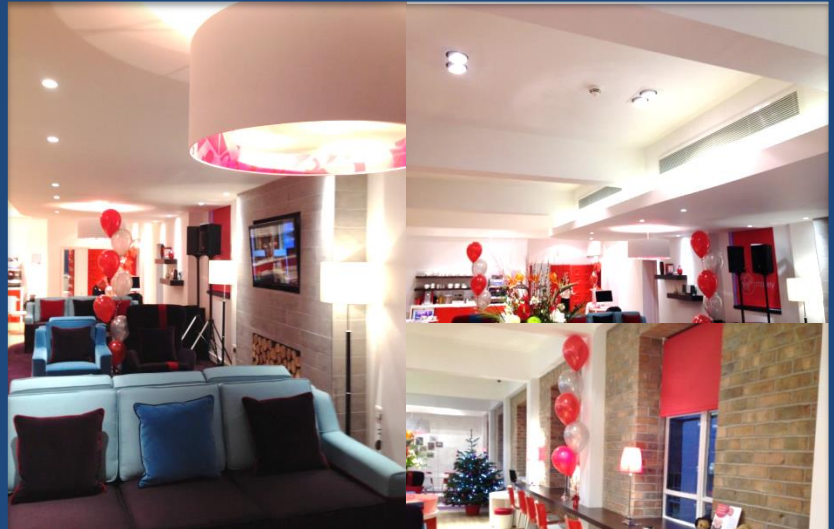

Virgin Money Lounge - Norwich

CASE STUDY

Sector
Retail Banking

Installation
Lighting and Power refurbishment to existing Virgin Money Lounge

Value
£35,000

“Thompson Electrical are able to complete projects on time on budget and adapt working hours to the demands of the client”

Steven Miller
SYL Contract Manager

New lighting and power installation for a new Virgin Money Lounge in Norwich.

The Virgin Money lounge is a new banking concept providing an area for Virgin Money customers to work, relax and connect with others.

Thompson produced a lighting and power design to reflect this concept and create the atmosphere intended by the client

The installation included new lighting, power fire alarm, security and data.

The project was completed on a short timeframe to ensure operation of the branch in time for Christmas.